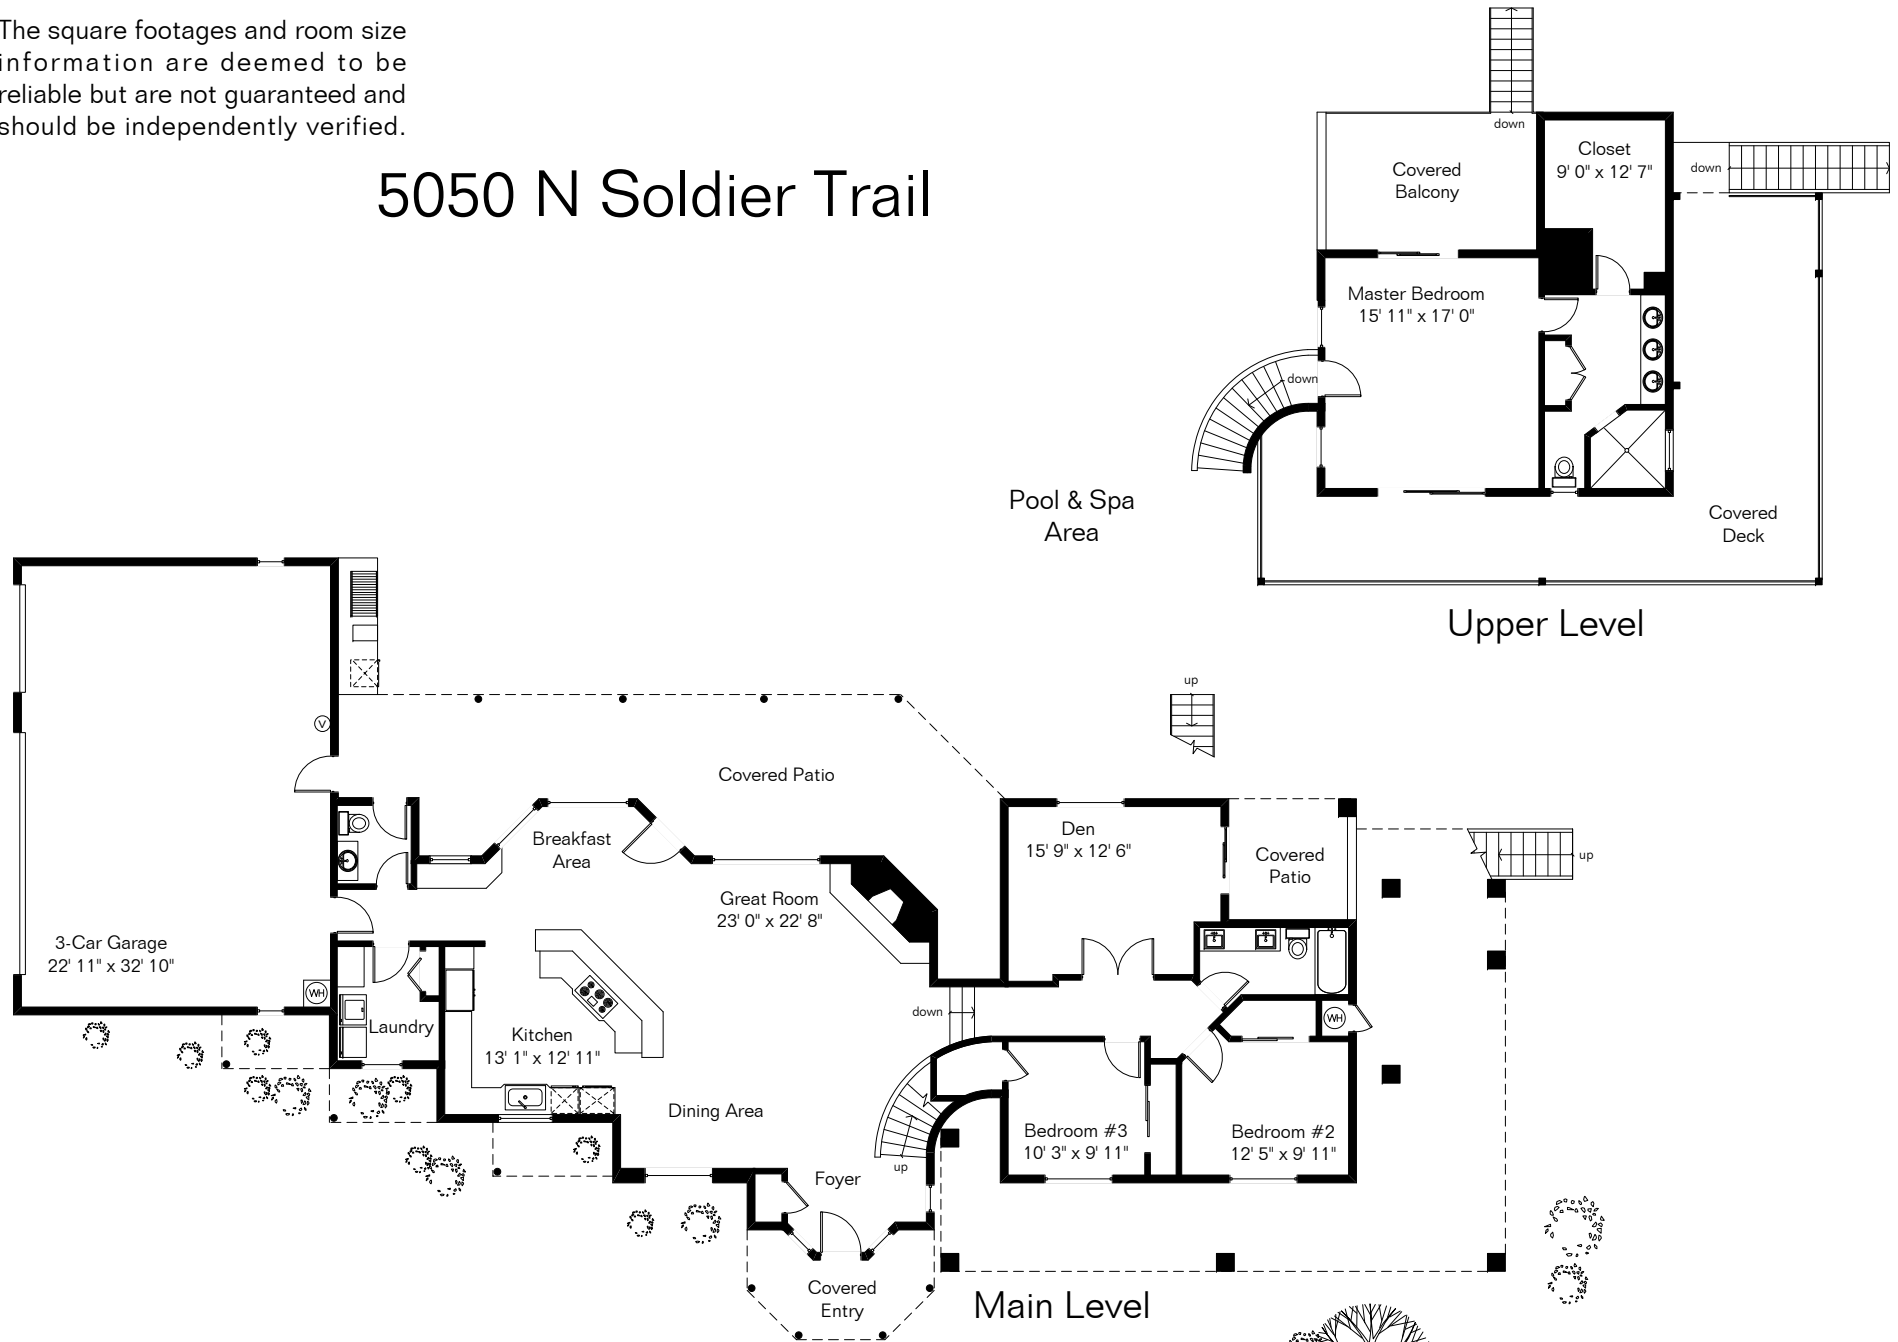

The square footages and room size information are deemed to be reliable but are not guaranteed and should be independently verified.

# 5050 N Soldier Trail

Site Visit March 2018

0 ft. 6 ft. 10 ft. 20 ft.

Copyright 2018 Floor Plans First! LLC  
All Rights Reserved.

Living Area 2,453 Sq Ft  
Garage 812 Sq Ft

[www.FloorPlansFirst.com](http://www.FloorPlansFirst.com)